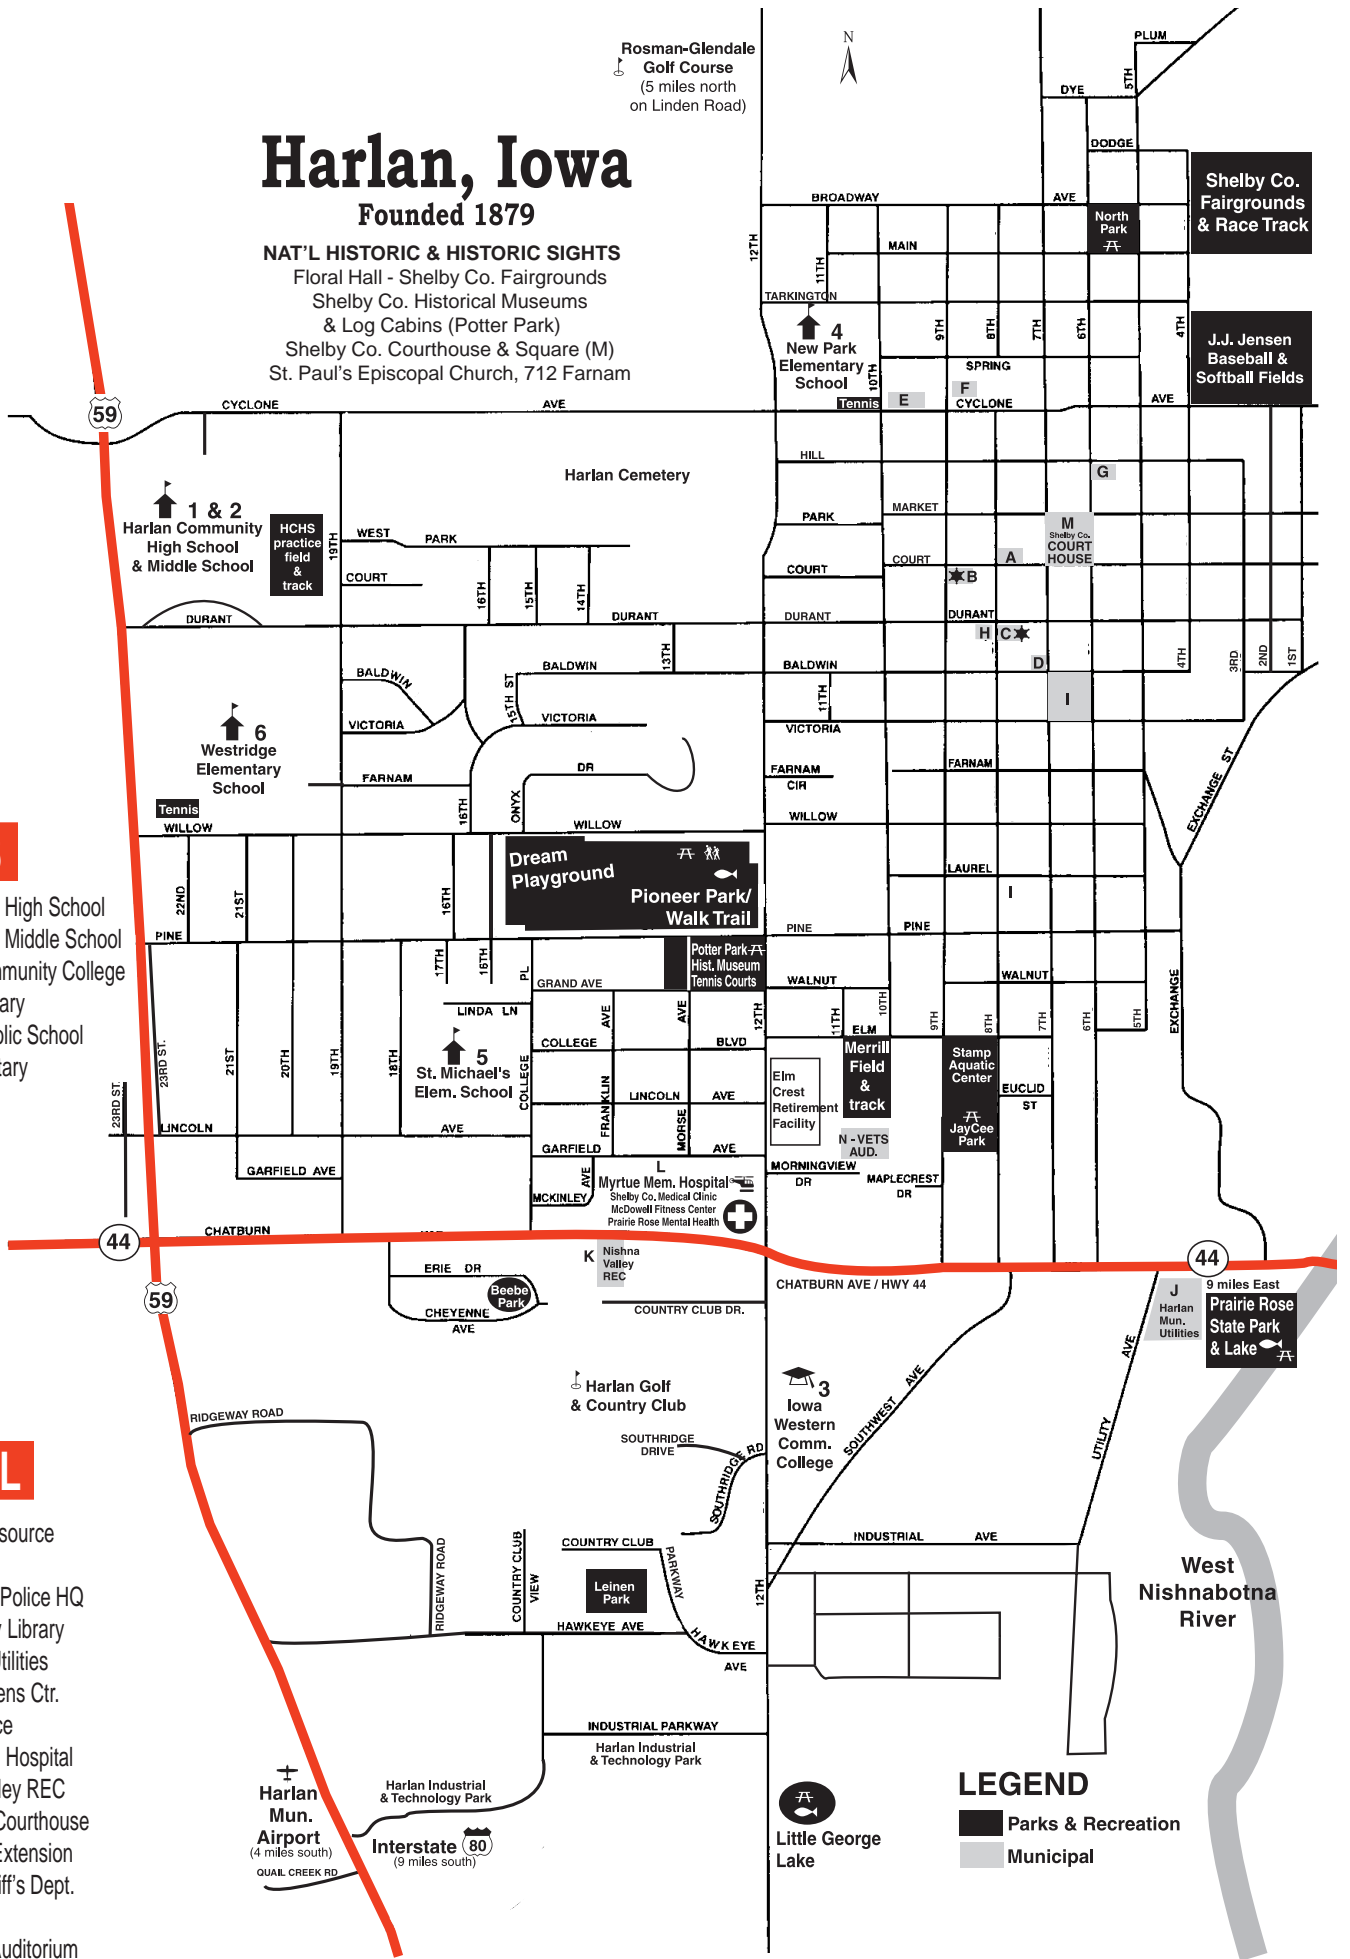

Rosman-Glendale
 Golf Course
 (5 miles north
 on Linden Road)

SCHOOLS

- 1 - Harlan Community High School
- 2 - Harlan Community Middle School
- 3 - Iowa Western Community College
- 4 - New Park Elementary
- 5 - St. Michael's Catholic School
- 6 - Westridge Elementary

LEGEND

- Parks & Recreation
- Municipal

Little George Lake

West Nishnabotna River

9 miles East
 Prairie Rose State Park & Lake

Harlan Mun. Airport
 (4 miles south)

Interstate (80)
 (9 miles south)

Harlan Industrial & Technology Park

BROADWAY

TARKINGTON

HILL

PARK

COURT

DURANT

VICTORIA

PINE

WALNUT

ELM

DR

CHATBURN AVE / HWY 44

SOUTHWEST AVE

INDUSTRIAL AVE

INDUSTRIAL PARKWAY

INDUSTRIAL PARKWAY